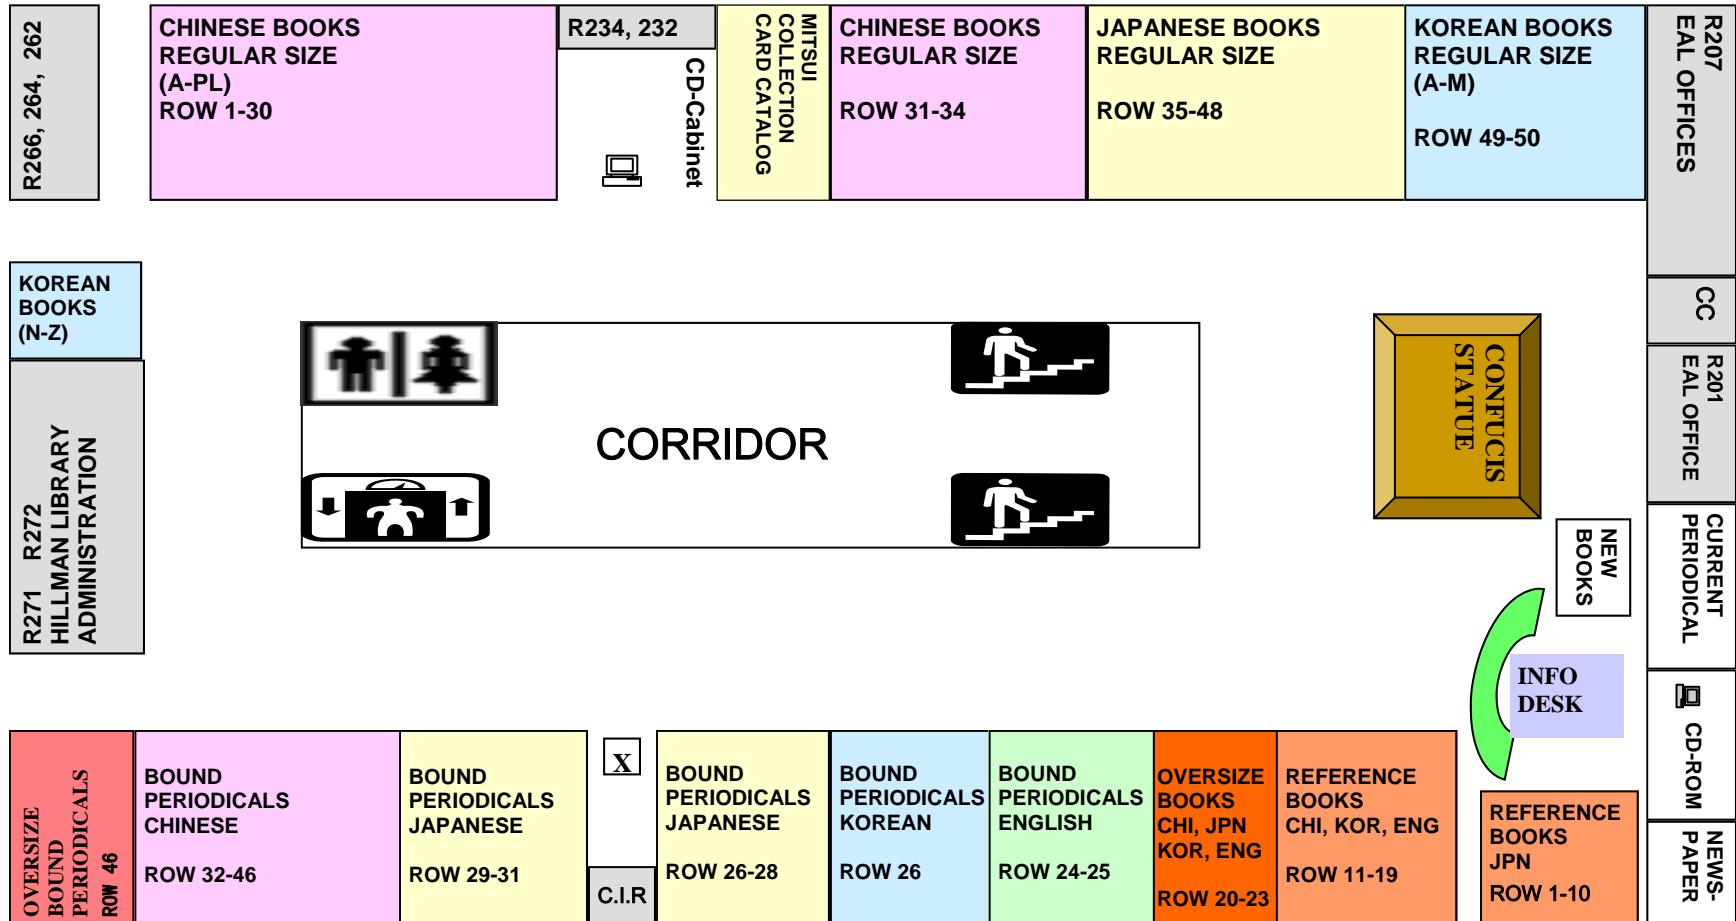

# EAST ASIAN LIBRARY (EAL)

## Note:

- CC=Closed Collection, CD ROM =CD-ROM Workstation, CHI =Chinese, CIR =Confucius Institute Room, ENG = English INFO=Information, JPN= Japanese, KOR= Korean, X=Photocopier
- Periodicals are shelved by alphabetical order.
- Please do not hesitate to go to the Information Desk or EAL offices (R207, R201) for any assistance.